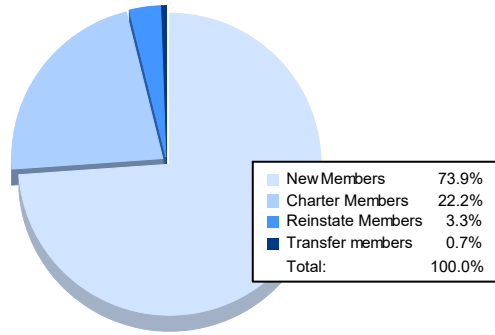

Year	New Clubs	Dropped Clubs	Gain/ Loss Clubs	New Members	Charter Members	Reinstate Members	Transfer Members	Total Member Added	Total Members Dropped	Gain/ Loss Members
2016-2017	0	4	-4	111	8	16	12	147	266	-119
2017-2018	0	1	-1	155	2	40	3	200	177	23
2018-2019	1	2	-1	104	22	0	6	132	165	-33
2019-2020	0	1	-1	64	0	3	0	67	139	-72
2020-2021	1	0	1	113	34	5	1	153	143	10
<b>Average</b>	<b>0</b>	<b>2</b>	<b>-1</b>	<b>109</b>	<b>13</b>	<b>13</b>	<b>4</b>	<b>140</b>	<b>178</b>	<b>-38</b>

### Membership Composition June 2021 Cumulative

### Gender Composition June 2021 Cumulative