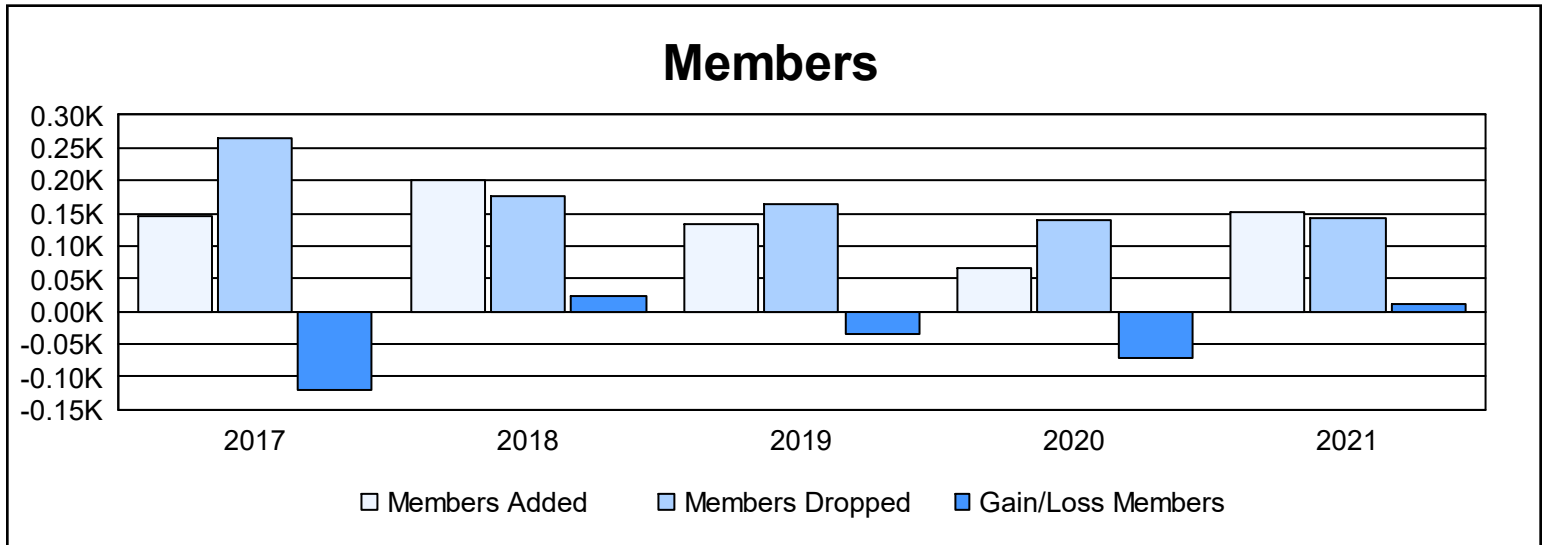

Year	New Clubs	Dropped Clubs	Gain/ Loss Clubs	New Members	Charter Members	Reinstate Members	Transfer Members	Total Member Added	Total Members Dropped	Gain/ Loss Members
2016-2017	0	4	-4	111	8	16	12	147	266	-119
2017-2018	0	1	-1	155	2	40	3	200	177	23
2018-2019	1	2	-1	104	22	0	6	132	165	-33
2019-2020	0	1	-1	64	0	3	0	67	139	-72
2020-2021	1	0	1	113	34	5	1	153	143	10
<b>Average</b>	<b>0</b>	<b>2</b>	<b>-1</b>	<b>109</b>	<b>13</b>	<b>13</b>	<b>4</b>	<b>140</b>	<b>178</b>	<b>-38</b>

### Membership Composition June 2021 Cumulative