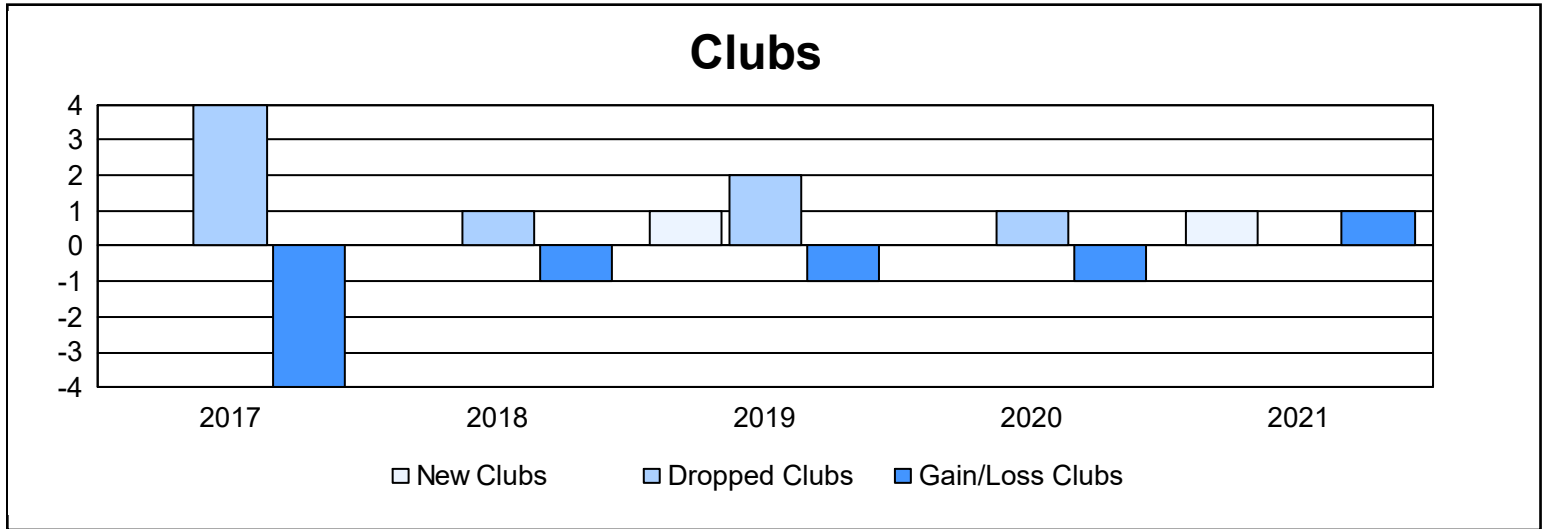

Year	New Clubs	Dropped Clubs	Gain/ Loss Clubs	New Members	Charter Members	Reinstate Members	Transfer Members	Total Member Added	Total Members Dropped	Gain/ Loss Members
2016-2017	0	4	-4	111	8	16	12	147	266	-119
2017-2018	0	1	-1	155	2	40	3	200	177	23
2018-2019	1	2	-1	104	22	0	6	132	165	-33
2019-2020	0	1	-1	64	0	3	0	67	139	-72
2020-2021	1	0	1	113	34	5	1	153	143	10
<b>Average</b>	<b>0</b>	<b>2</b>	<b>-1</b>	<b>109</b>	<b>13</b>	<b>13</b>	<b>4</b>	<b>140</b>	<b>178</b>	<b>-38</b>

### Membership Composition June 2021 Cumulative